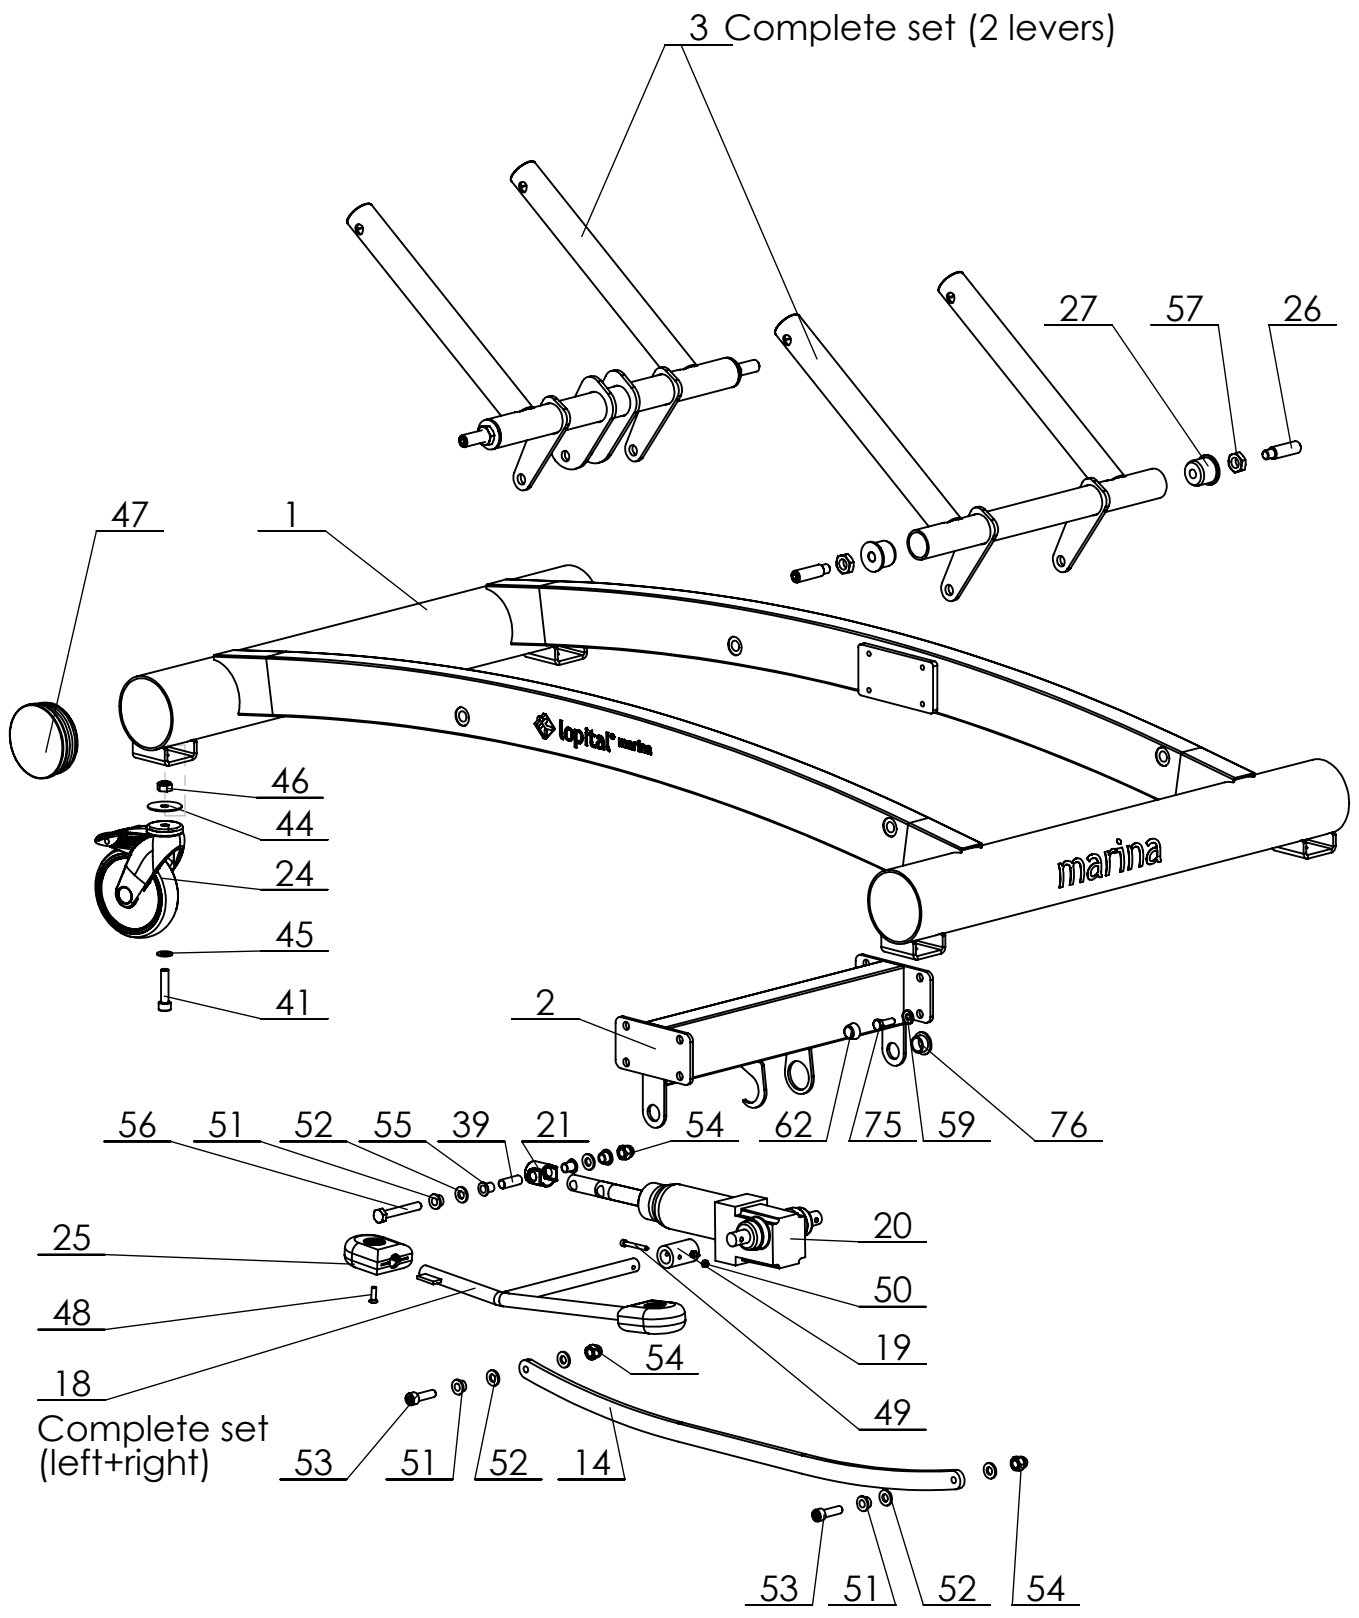

Lopital Nederland bv

Type nr: 61002300

C:\Backup 16-03-2020\SW-Tek\Marina 2300\2300 82x204\

Signed: ES	Date: 02-2011
Revised: 8 / KA	Date: 24-03-2020
Revised: - /	Date: -

Overview parts Marina Base frame

Copyright reserved by law	Unit of measurement: mm	Lopital Nederland bv	Type nr: 61002300
---------------------------	-------------------------	----------------------	-------------------

Marina 61002300

Part nr.	QTY.	Art.nr.	Part
1	1	70230001	Chassis
2	1	70230002	Pump frame
3	1	70230003	Lever set
4	1	70230006	Subframe
5	1	70230007	Frame
6	2	70230013	Axis holder
7	1	70230014	Tilt lever right
8	1	70230015	Tilt lever left
9	1	70230016	Axis long
10	1	70230017	Axis short
11	1	70230018	Bush
12	2	70220004	Side rail
13	8	70220023	Clamping plates
14	2	70230025	Pull stroke
15	1	70220014	Lying plate
16	2	70230012	U-bracket
17	1	70210040	Gas spring
18	1	70230004	Pedal pump set
19	2	70210033	Coupling bush
20	1	70519913	Pump (hydraulic)
21	1	70230019	Pump attachment
22	2	70210041	Leaf spring incl. cover
23	2	70210039	Lock siderail
24	4	70519928	Castor Ø 125 mm braked
25	4	70519920	Pedal cap
26	4	70307001	Custom screw
27	4	70230008	Lever bearing
28	4	70220040	Plug for buffer role
29	4	70220041	Buffer roll
30	24	70220027	Threaded bush
31	2	70210053	Cover gaspring handle
32	1	70220016	Mattress
33	1	70210048	Pillow
34	1	70210056	Clamping ring
35	1	70210043	Clamping disk
36	1	70210054	Hose (complete)
37	1	70210055	Spout
38	1	70220028	Hose clip

Signed: ES	Date: 02-2011
Revised: 8 / KA	Date: 24-03-2020
Revised: - /	Date: -

Overview parts Marina

Copyright reserved
by law

Unit of measure-
ment: mm

Lopital Nederland bv

Type nr: 61002300

Marina 61002300