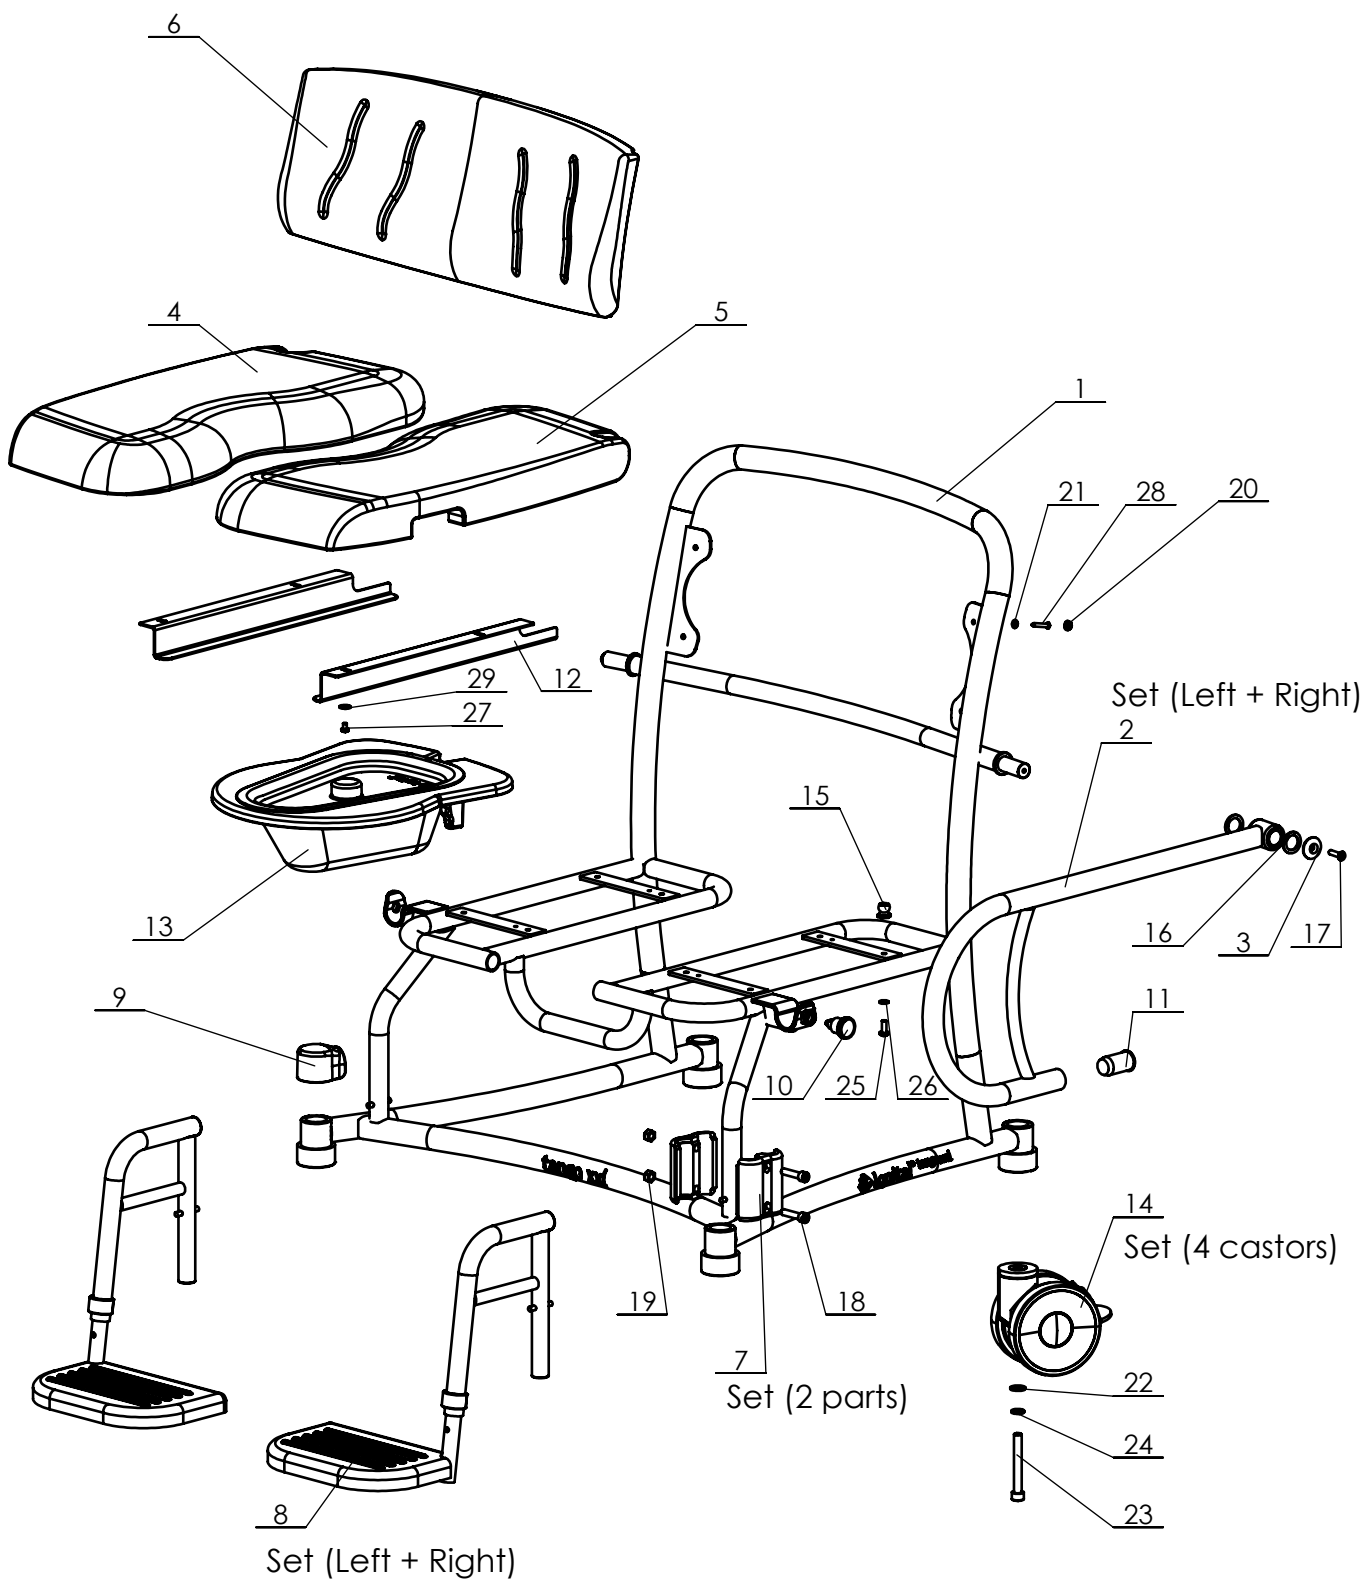

From Serial Number 5800.20.007

P:\SW-Fek\Tango XXL 5800\

Signed	ES	Date	07-10-2013
Signed	4 /KA	Date	13-01-2020
Signed	5 /KA	Date	11-11-2022

Overview parts Tango XXL

Copyright reserved by law

Unit measurement: mm

Lopital Nederland bv

Type nr: 51005800

Tango XXL 51005800

Part nr.	QTY.	Art.nr.	Part
1	1	70580001	Frame
2	1	70530005	Armrest (L+R)
3	1	75530017	Rosette
4	1	70530014	Seat XXL (Right)
5	1	70530008	Seat XXL (Left)
6	1	70530009	Backrest
7	4	70519931	Leg support clamp
8	1	70530017	Height adjustable footsupport (Set)
9	4	70530006	Protective cover wheel
10	2	70530029	Pull knob
11	2	70530010	tube plug
12	1	70580005	Guide for bedpan set
13	1	69501104	Bedpan + lid
14	3	70530025	Castor double roll set
15	8	70602006	Snaploc
16	4		Washer PA M20
17	2		Countersunk screw M6x25
18	4		Cylinder head screw M8x35
19	4		Locknut M8
20	4		Screw cap M4
21	4		Capring M4
22	4		Washer M10
23	4		Cylinder head screw M10x80
24	4		Nord-Lock M10
25	8		PAN head cross slotted screw M6x16
26	8		Washer M6
27	4		PAN head cross slotted screw M5x8
28	4		Chipboard screw 4,5x25
29	4		Washer M5 Ø15

P:\SW-Tek\Tango XXL 5800\

Signed	ES	Date	07-10-2013
Revised	4 /KA	Date	13-01-2020
Revised	5 / KA	Date	11-11-2022

Overview parts Tango XXL

Copyright reserved
by law

Unit of measure-
ment: mm

Lopital Nederland bv

Type nr: 51005800